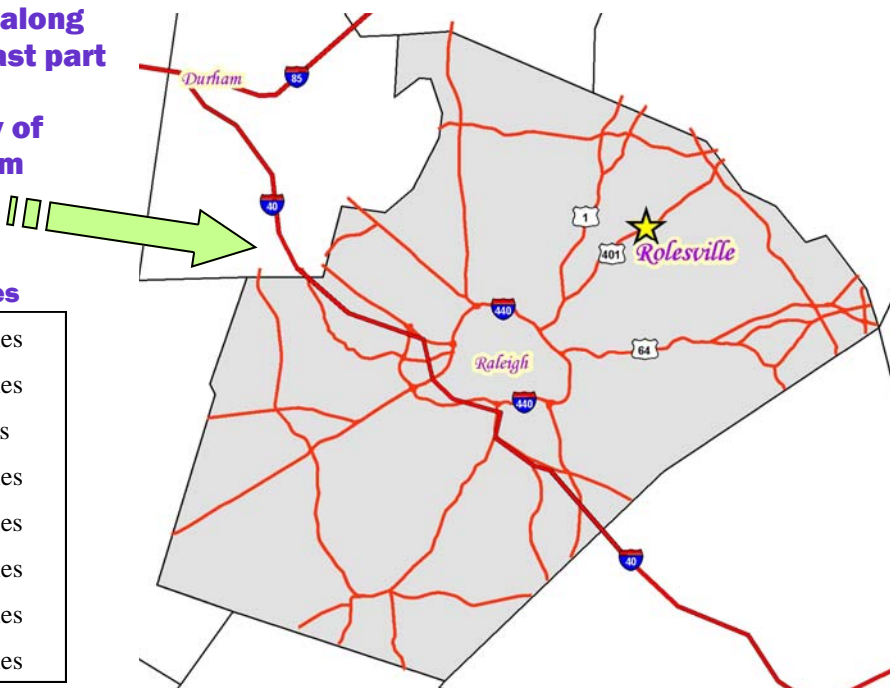

WHERE IN THE WORLD is *ROLESVILLE* ?

First off...we are located in the United States of America.

Secondly...Rolesville is located in the great state of North Carolina

Thirdly...we are located within Wake County In North Carolina

Lastly...Rolesville is located along US Highway 401 in the northeast part of the county. We are 3 miles outside of the City of Raleigh and 10 miles from Interstate 440.

Rolesville's distance from major cities

Atlanta, Georgia.....	418 miles
Charleston, South Carolina.....	292 miles
Greensboro, North Carolina.....	88 miles
Knoxville, Tennessee.....	371 miles
New York, New York.....	485 miles
Orlando, Florida.....	608 miles
Richmond, Virginia.....	145 miles
Washington, DC.....	250 miles