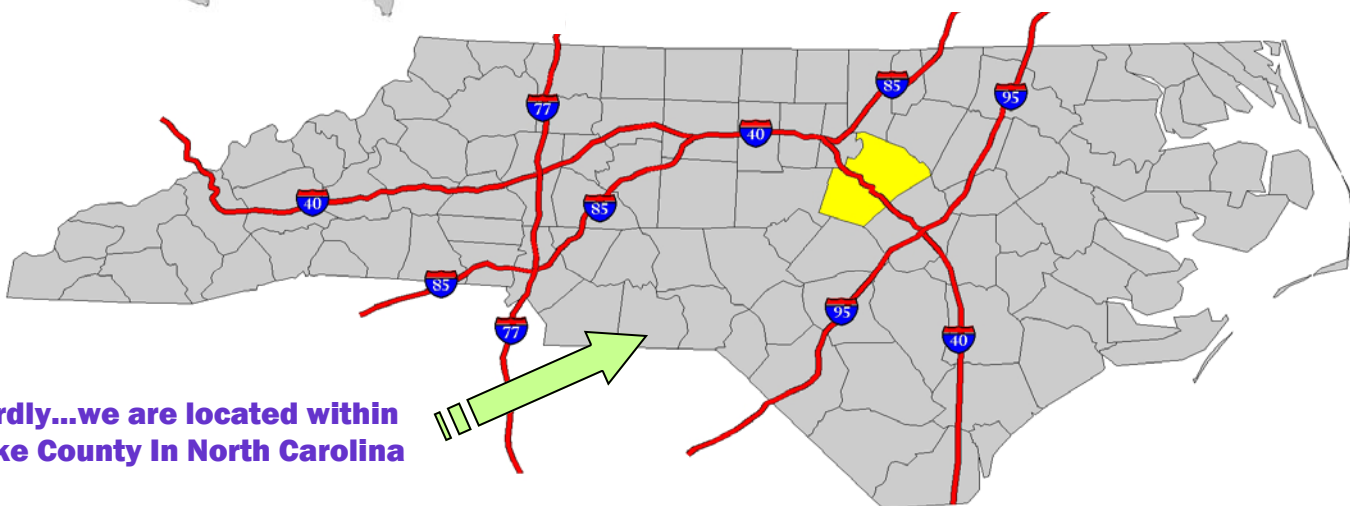

WHERE IN THE WORLD is *ROLESVILLE* ?

First off...we are located in the United States of America.

Secondly...Rolesville is located in the great state of North Carolina

Thirdly...we are located within Wake County In North Carolina

Lastly...Rolesville is located along US Highway 401 in the northeast part of the county. We are 3 miles outside of the City of Raleigh and 10 miles from Interstate 440.

Rolesville's distance from major cities

Atlanta, Georgia.....	418 miles
Charleston, South Carolina.....	292 miles
Greensboro, North Carolina.....	88 miles
Knoxville, Tennessee.....	371 miles
New York, New York.....	485 miles
Orlando, Florida.....	608 miles
Richmond, Virginia.....	145 miles
Washington, DC.....	250 miles